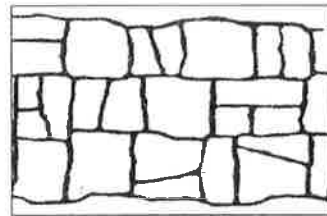

**HERRINGBONE**  
Brick Size 195 x 90mm

**BRUSHROCK**  
Average Size 230 x 90mm

**16" (400mm) REGAL**  
Paver Size 400 x 215mm

**COBBLESTONE**  
Average Size 187 x 140mm

**CONVICT ROCK**  
Average Size 197 x 140mm

**COBBLE BRICK**  
Average Brick Size 230 x 140mm

**EUROPEAN FAN**  
Average Size 100 x 130mm

**COBBLE FAN**  
Average Size 130 x 130mm

**RANDOM BLUESTONE**  
Average Size 195 x 140mm

**OCTAGON TILE**  
Brick Size 200 x 200mm

**ROSETTE (Brick)**  
.9m, 1.4m, 1.6m, 2.0m & 2.2m

**ROSETTE (Cobble)**  
0.9m, 1.6m & 2.2m

**STAR COMPASS**  
0.9m & 1.6m

**DIAMOND**  
1.25m

**SOLDIER COURSE**  
Brick Size 200 x 100mm

**CONVICT ROCK EDGE**  
Average Size 160 x 187mm