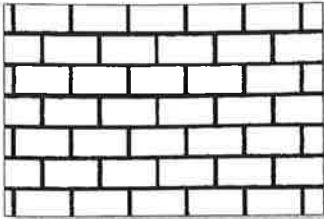

# Stencil Patterns

**RUNNING BOND**  
Brick Size 195 x 100mm

**BASKET WEAVE**  
Brick Size 200 x 90mm

**8" (200mm) TILE**  
Tile Size 200 x 200mm

**10" (250mm) REGAL**  
Paver Size 265 x 145mm

**265 TILE**  
Tile Size 265 x 265mm

**HERRINGBONE**  
Brick Size 195 x 90mm

**BRUSHROCK**  
Average Size 230 x 90mm

**16" (400mm) REGAL**  
Paver Size 400 x 215mm

**COBBLESTONE**  
Average Size 187 x 140mm

**CONVICT ROCK**  
Average Size 197 x 140mm

**ROSETTE (Brick)**  
.9m, 1.4m, 1.6m, 2.0m & 2.2m

**ROSETTE (Cobble)**  
0.9m, 1.6m & 2.2m

**STAR COMPASS**  
0.9m & 1.6m

**DIAMOND**  
1.25m

**SOLDIER COURSE**  
Brick Size 200 x 100mm

**CONVICT ROCK EDGE**  
Average Size 160 x 187mm