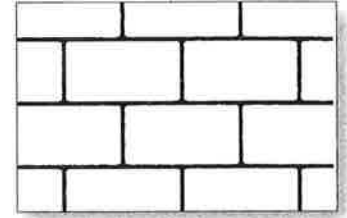

# Stencil Patterns

**RUNNING BOND**  
Brick Size 195 x 100mm

**BASKET WEAVE**  
Brick Size 200 x 90mm

**8" (200mm) TILE**  
Tile Size 200 x 200mm

**10" (250mm) REGAL**  
Paver Size 265 x 145mm

**265 TILE**  
Tile Size 265 x 265mm

**HERRINGBONE**  
Brick Size 195 x 90mm

**BRUSHROCK**  
Average Size 230 x 90mm

**16" (400mm) REGAL**  
Paver Size 400 x 215mm

**COBBLESTONE**  
Average Size 187 x 140mm

**CONVICT ROCK**  
Average Size 197 x 140mm

**ROSETTE (Brick)**  
.9m, 1.4m, 1.6m, 2.0m & 2.2m

**ROSETTE (Cobble)**  
0.9m, 1.6m & 2.2m

**STAR COMPASS**  
0.9m & 1.6m

**DIAMOND**  
1.25m

**SOLDIER COURSE**  
Brick Size 200 x 100mm

**CONVICT ROCK EDGE**  
Average Size 160 x 187mm