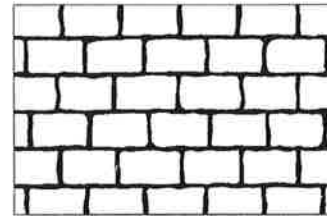

# Stencil Patterns

**RUNNING BOND**  
Brick Size 195 x 100mm

**BASKET WEAVE**  
Brick Size 200 x 90mm

**8" (200mm) TILE**  
Tile Size 200 x 200mm

**10" (250mm) REGAL**  
Paver Size 265 x 145mm

**265 TILE**  
Tile Size 265 x 265mm

**HERRINGBONE**  
Brick Size 195 x 90mm

**BRUSHROCK**  
Average Size 230 x 90mm

**16" (400mm) REGAL**  
Paver Size 400 x 215mm

**COBBLESTONE**  
Average Size 187 x 140mm

**CONVICT ROCK**  
Average Size 197 x 140mm

**ROSETTE (Brick)**  
.9m, 1.4m, 1.6m, 2.0m & 2.2m

**ROSETTE (Cobble)**  
0.9m, 1.6m & 2.2m

**STAR COMPASS**  
0.9m & 1.6m

**DIAMOND**  
1.25m

**SOLDIER COURSE**  
Brick Size 200 x 100mm

**CONVICT ROCK EDGE**  
Average Size 160 x 187mm