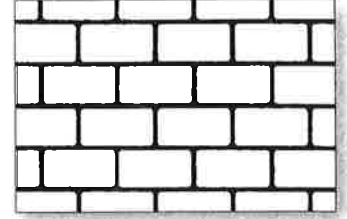

# Stencil Patterns

**RUNNING BOND**  
Brick Size 195 x 100mm

**BASKET WEAVE**  
Brick Size 200 x 90mm

**8" (200mm) TILE**  
Tile Size 200 x 200mm

**10" (250mm) REGAL**  
Paver Size 265 x 145mm

**265 TILE**  
Tile Size 265 x 265mm

**HERRINGBONE**  
Brick Size 195 x 90mm

**BRUSHROCK**  
Average Size 230 x 90mm

**16" (400mm) REGAL**  
Paver Size 400 x 215mm

**COBBLESTONE**  
Average Size 187 x 140mm

**CONVICT ROCK**  
Average Size 197 x 140mm