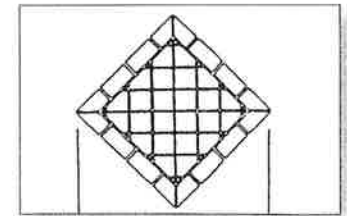

**HERRINGBONE**  
Brick Size 195 x 90mm

**BRUSHROCK**  
Average Size 230 x 90mm

**16" (400mm) REGAL**  
Paver Size 400 x 215mm

**COBBLESTONE**  
Average Size 187 x 140mm

**CONVICT ROCK**  
Average Size 197 x 140mm

**COBBLE BRICK**  
Average Brick Size 230 x 140mm

**EUROPEAN FAN**  
Average Size 100 x 130mm

**COBBLE FAN**  
Average Size 130 x 130mm

**RANDOM BLUESTONE**  
Average Size 195 x 140mm

**OCTAGON TILE**  
Brick Size 200 x 200mm

**ROSETTE (Brick)**  
.9m, 1.4m, 1.6m, 2.0m & 2.2m

**ROSETTE (Cobble)**  
0.9m, 1.6m & 2.2m

**STAR COMPASS**  
0.9m & 1.6m

**DIAMOND**  
1.25m

**SOLDIER COURSE**  
Brick Size 200 x 100mm

**CONVICT ROCK EDGE**  
Average Size 160 x 187mm

**TILE EDGE**  
195 x 200mm

**BRUSHROCK EDGE**  
Average Size 160 x 187mm

**BRICK EDGE**  
Brick Size 225 x 100mm

**COBBLE BRICK EDGE**  
Average Size 200 x 125mm